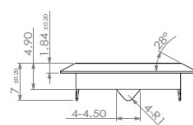

PRODUCT SHEET

Description:

Rim Lock 850, $\varnothing 19 \times 22 \text{mm}$, Drawer, NPL, CK SISO, KA E03

Item number:

14.01.040-2

Units	Box	Carton	HS Code	Barcode
Pcs.	12	192	8301300000	
				5704866031974