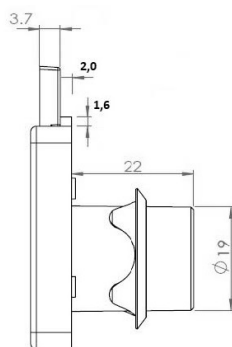

PRODUCT SHEET

Description:

Rim Lock 850, $\varnothing 19 \times 22 \text{mm}$, Drawer, NPL, CK SISO, KA E03

Item number:

14.01.040-2

Units	Box	Carton	HS Code	Barcode
Pcs.	12	192	8301300000	
				5704866031974